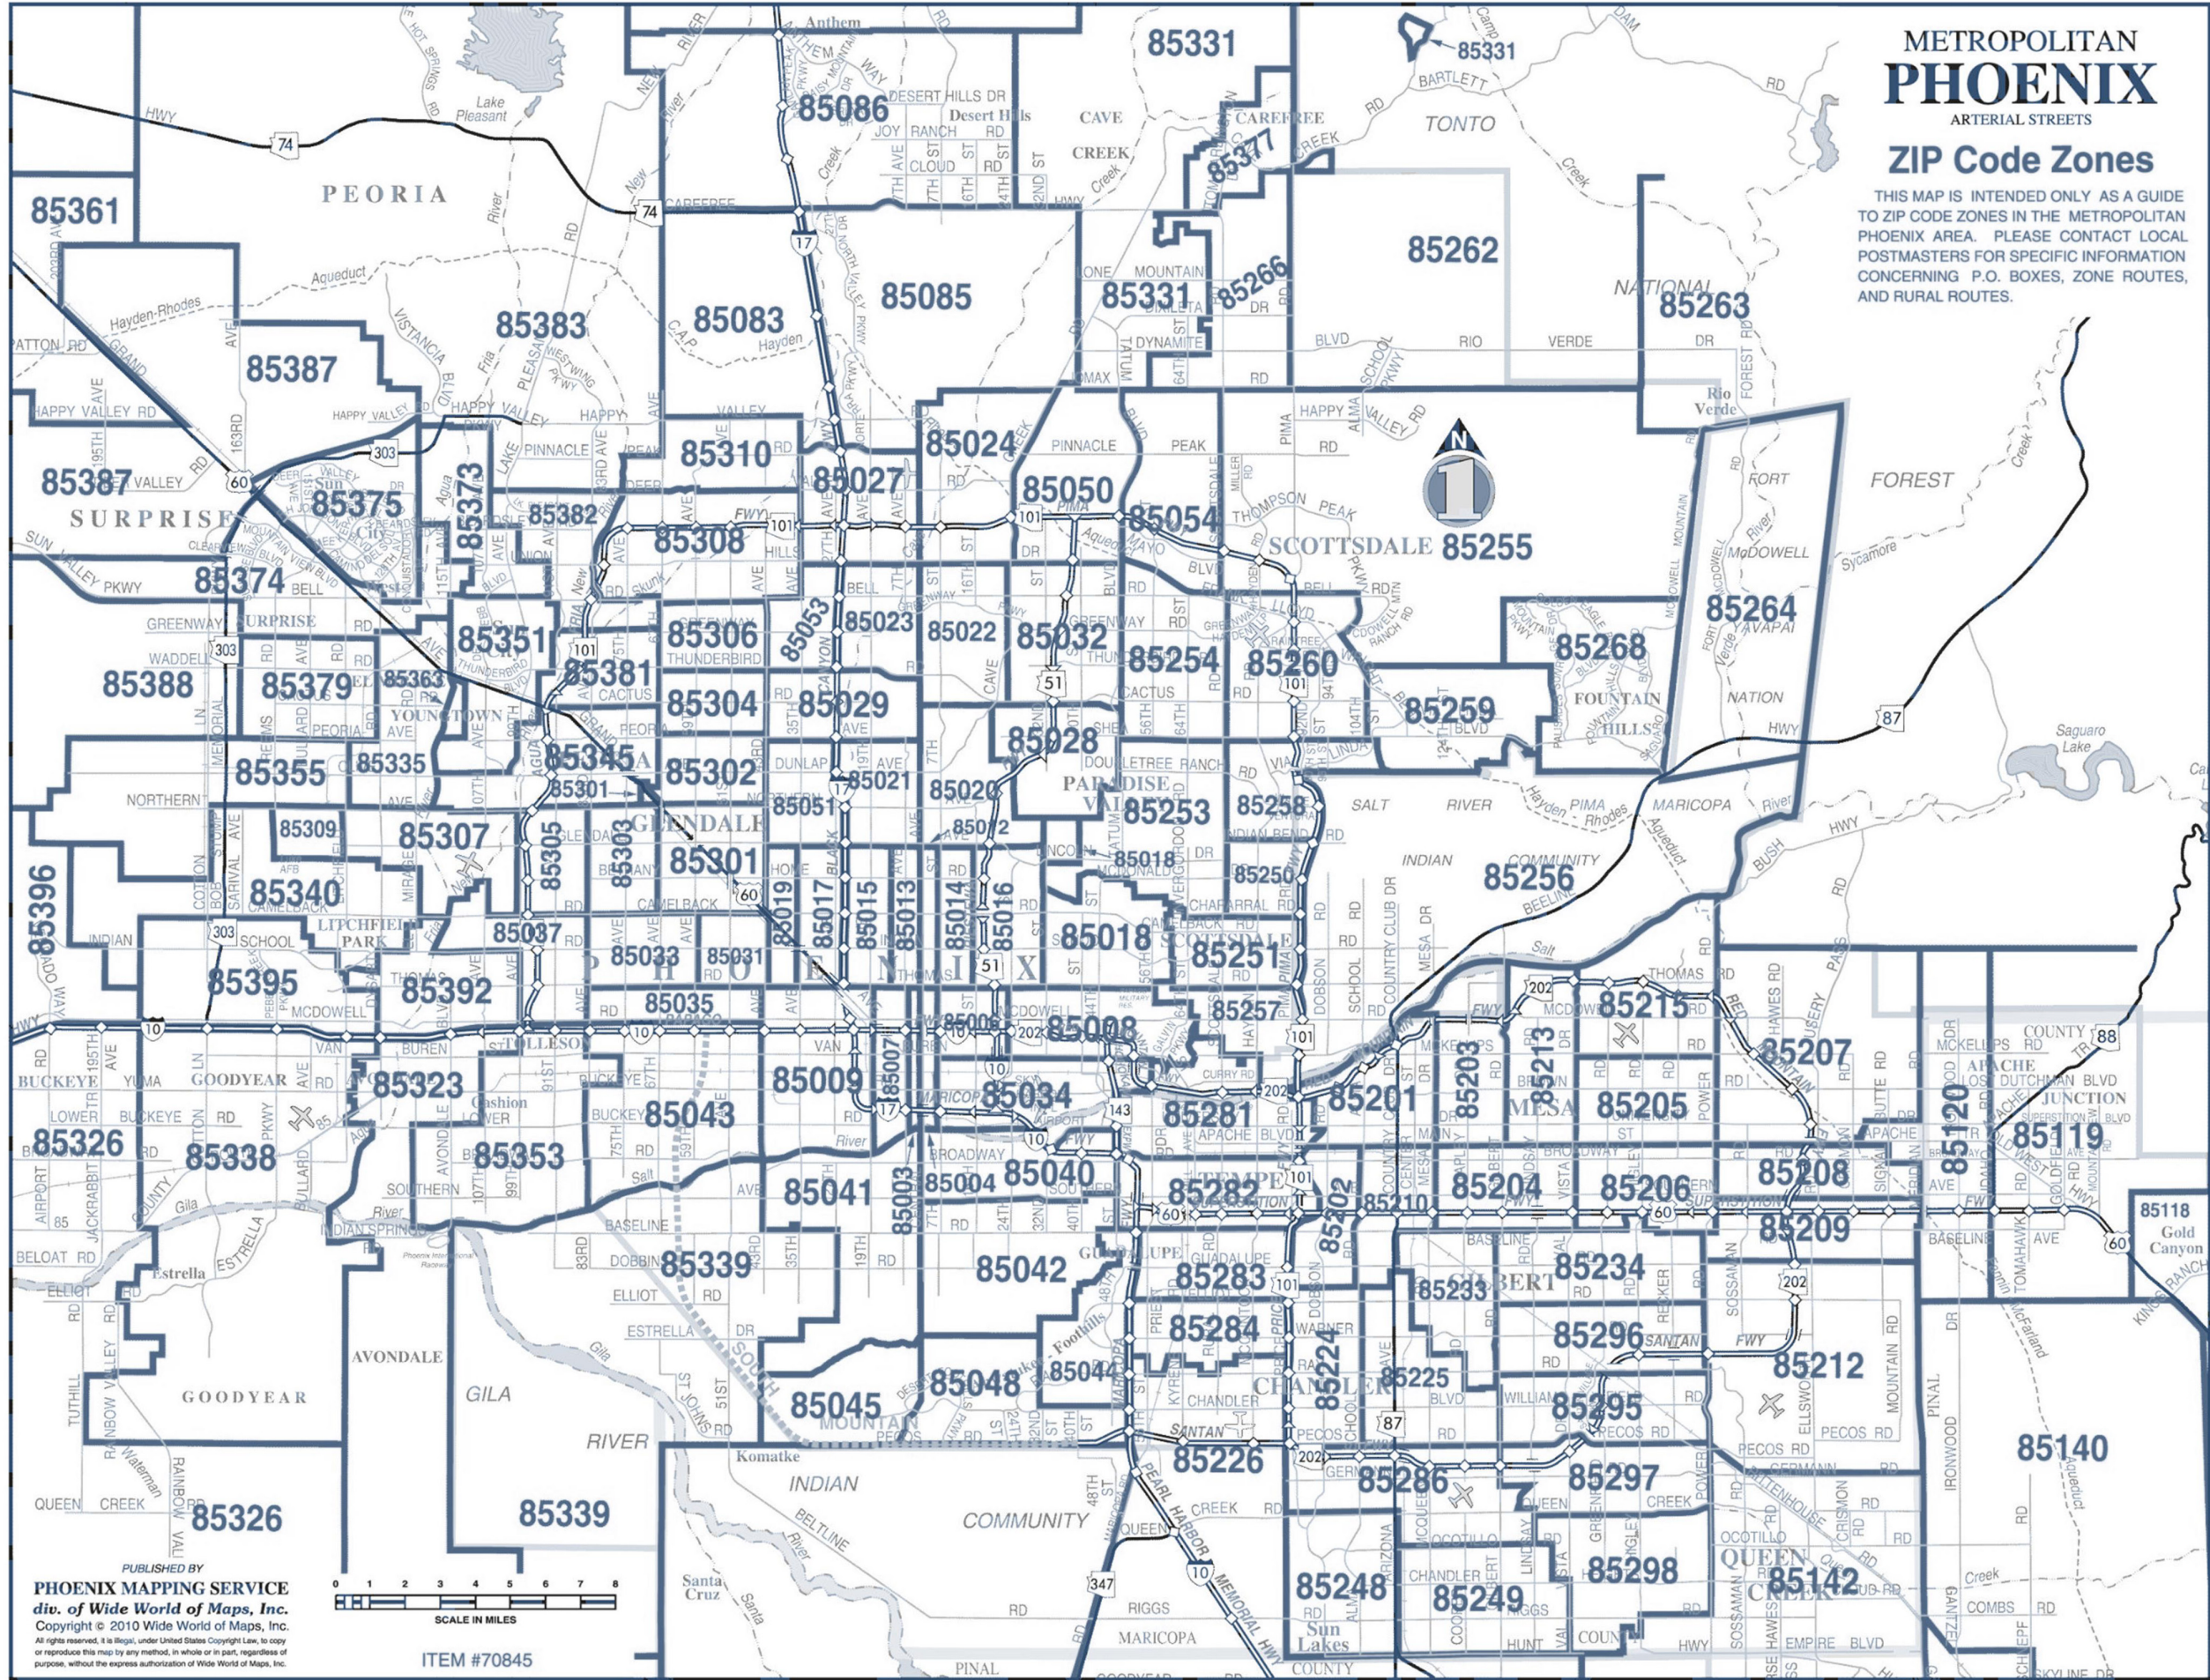

ZIPCODE BOUNDARIES

METROPOLITAN PHOENIX

ARTERIAL STREETS

ZIP Code Zones

THIS MAP IS INTENDED ONLY AS A GUIDE TO ZIP CODE ZONES IN THE METROPOLITAN PHOENIX AREA. PLEASE CONTACT LOCAL POSTMASTERS FOR SPECIFIC INFORMATION CONCERNING P.O. BOXES, ZONE ROUTES, AND RURAL ROUTES.